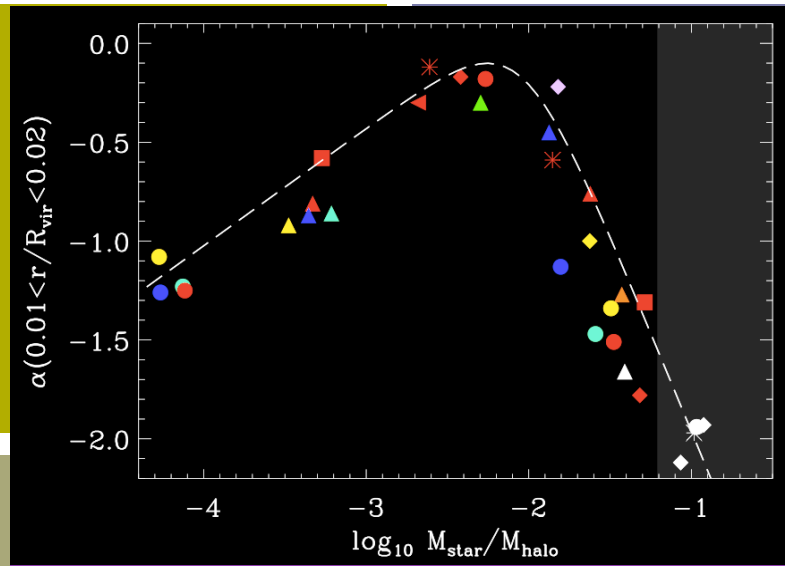

In prep...with J. Navarro,
A. Benitez-Llambay,
A. Knebe

Arianna Di Cintio

Dark Fellow, DARK Cosmology Center

Star formation enhanced after
infall in satellite galaxies

Di Cintio, Brook, Maccio' et al. 2014a