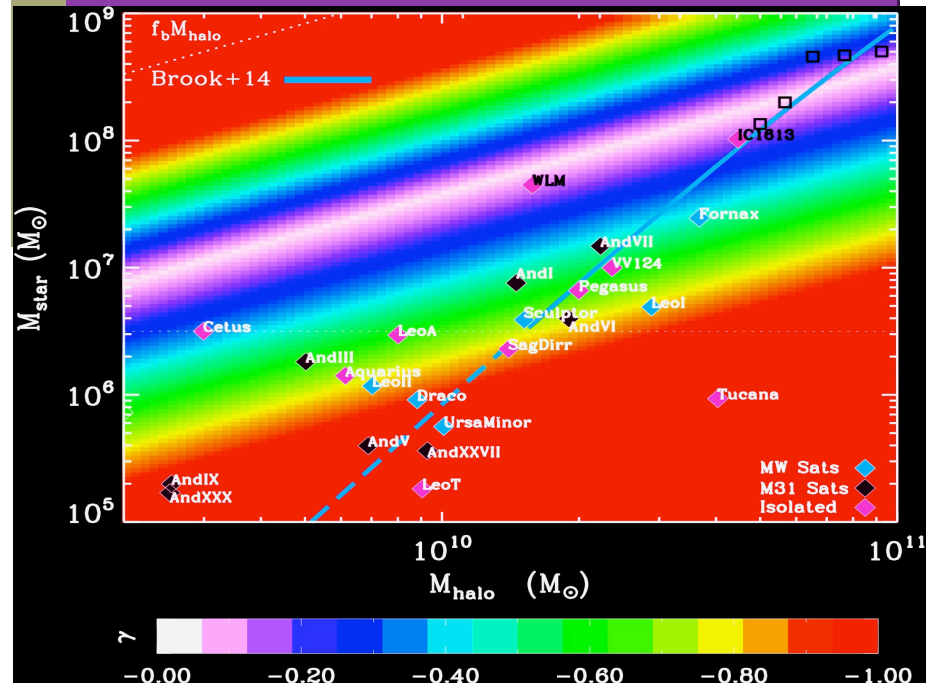

In prep...with J. Navarro,
A. Benitez-Llambay,
A. Knebe

Arianna Di Cintio

Dark Fellow, DARK Cosmology Center

Star formation enhanced after
infall in satellite galaxies

Di Cintio, Brook, Maccio' et al. 2014a